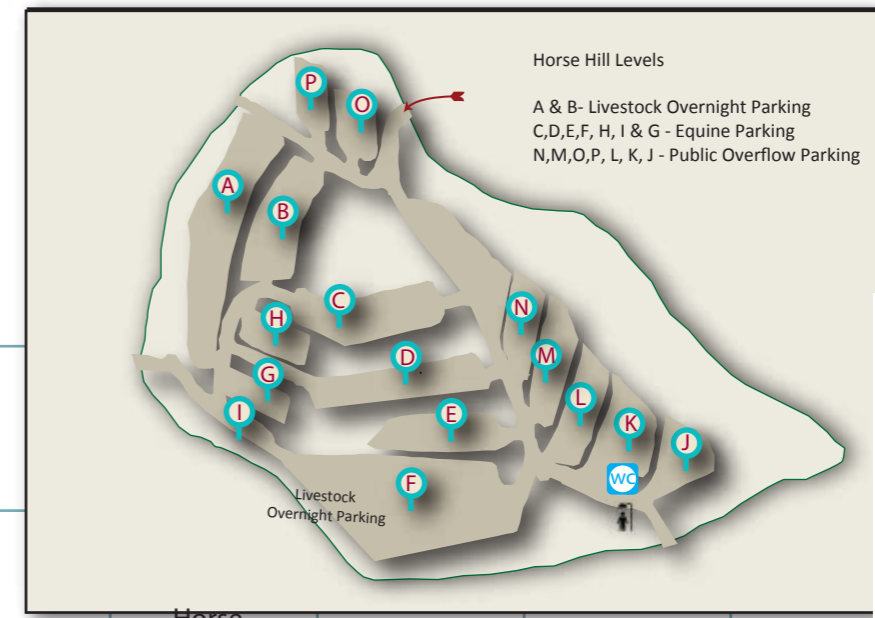

Gŵyl Wanwyn Cymru 2025

Royal Welsh Spring Festival 2025

1. Dairy Goats
2. Pigs
3. Sheep
4. Cattle & Sheep breed stands
5. First Aid
6. Cattle & Cattle Ring
7. Display Ring (Horses & Entertainment)
8. Main Show Ring (Horses)
9. Arts, Crafts, Education, Equine Auction & Wool Zone 1
10. Angora Goats & Fleeces & Goat to Garment
11. Farming Connect Growers Market
12. Press Room & Quiet Area
13. Smallholders Centre
14. Baby Feeding & Changing
15. Neuadd Henllan
16. Public, Judges & Stewards Catering
17. Vintage
18. Pygmy Goats
19. Wool Zone 2, Blade Shearing & Woolhandling
20. Gwledd Welsh Food & Drink
21. Bands
22. RWAS Main Office
23. Wood Chopping & Pole Climbing
- A. Watersports, Circus & Family Activities
24. Vintage tea room
25. Country life - Premier Open Dog Show
26. Food Hall

- Vintage
- Smallholders & Indoor Seating and children's activities
- Country life area
- Horses & Displays
- Food & Drink areas
- Tradestands
- Protest Area
- Press Office & Quiet Area

- Catering
- Accessible Toilets
- Toilets
- Baby Changing
- Baby Feeding
- Water Refill Points
- Catering Unit