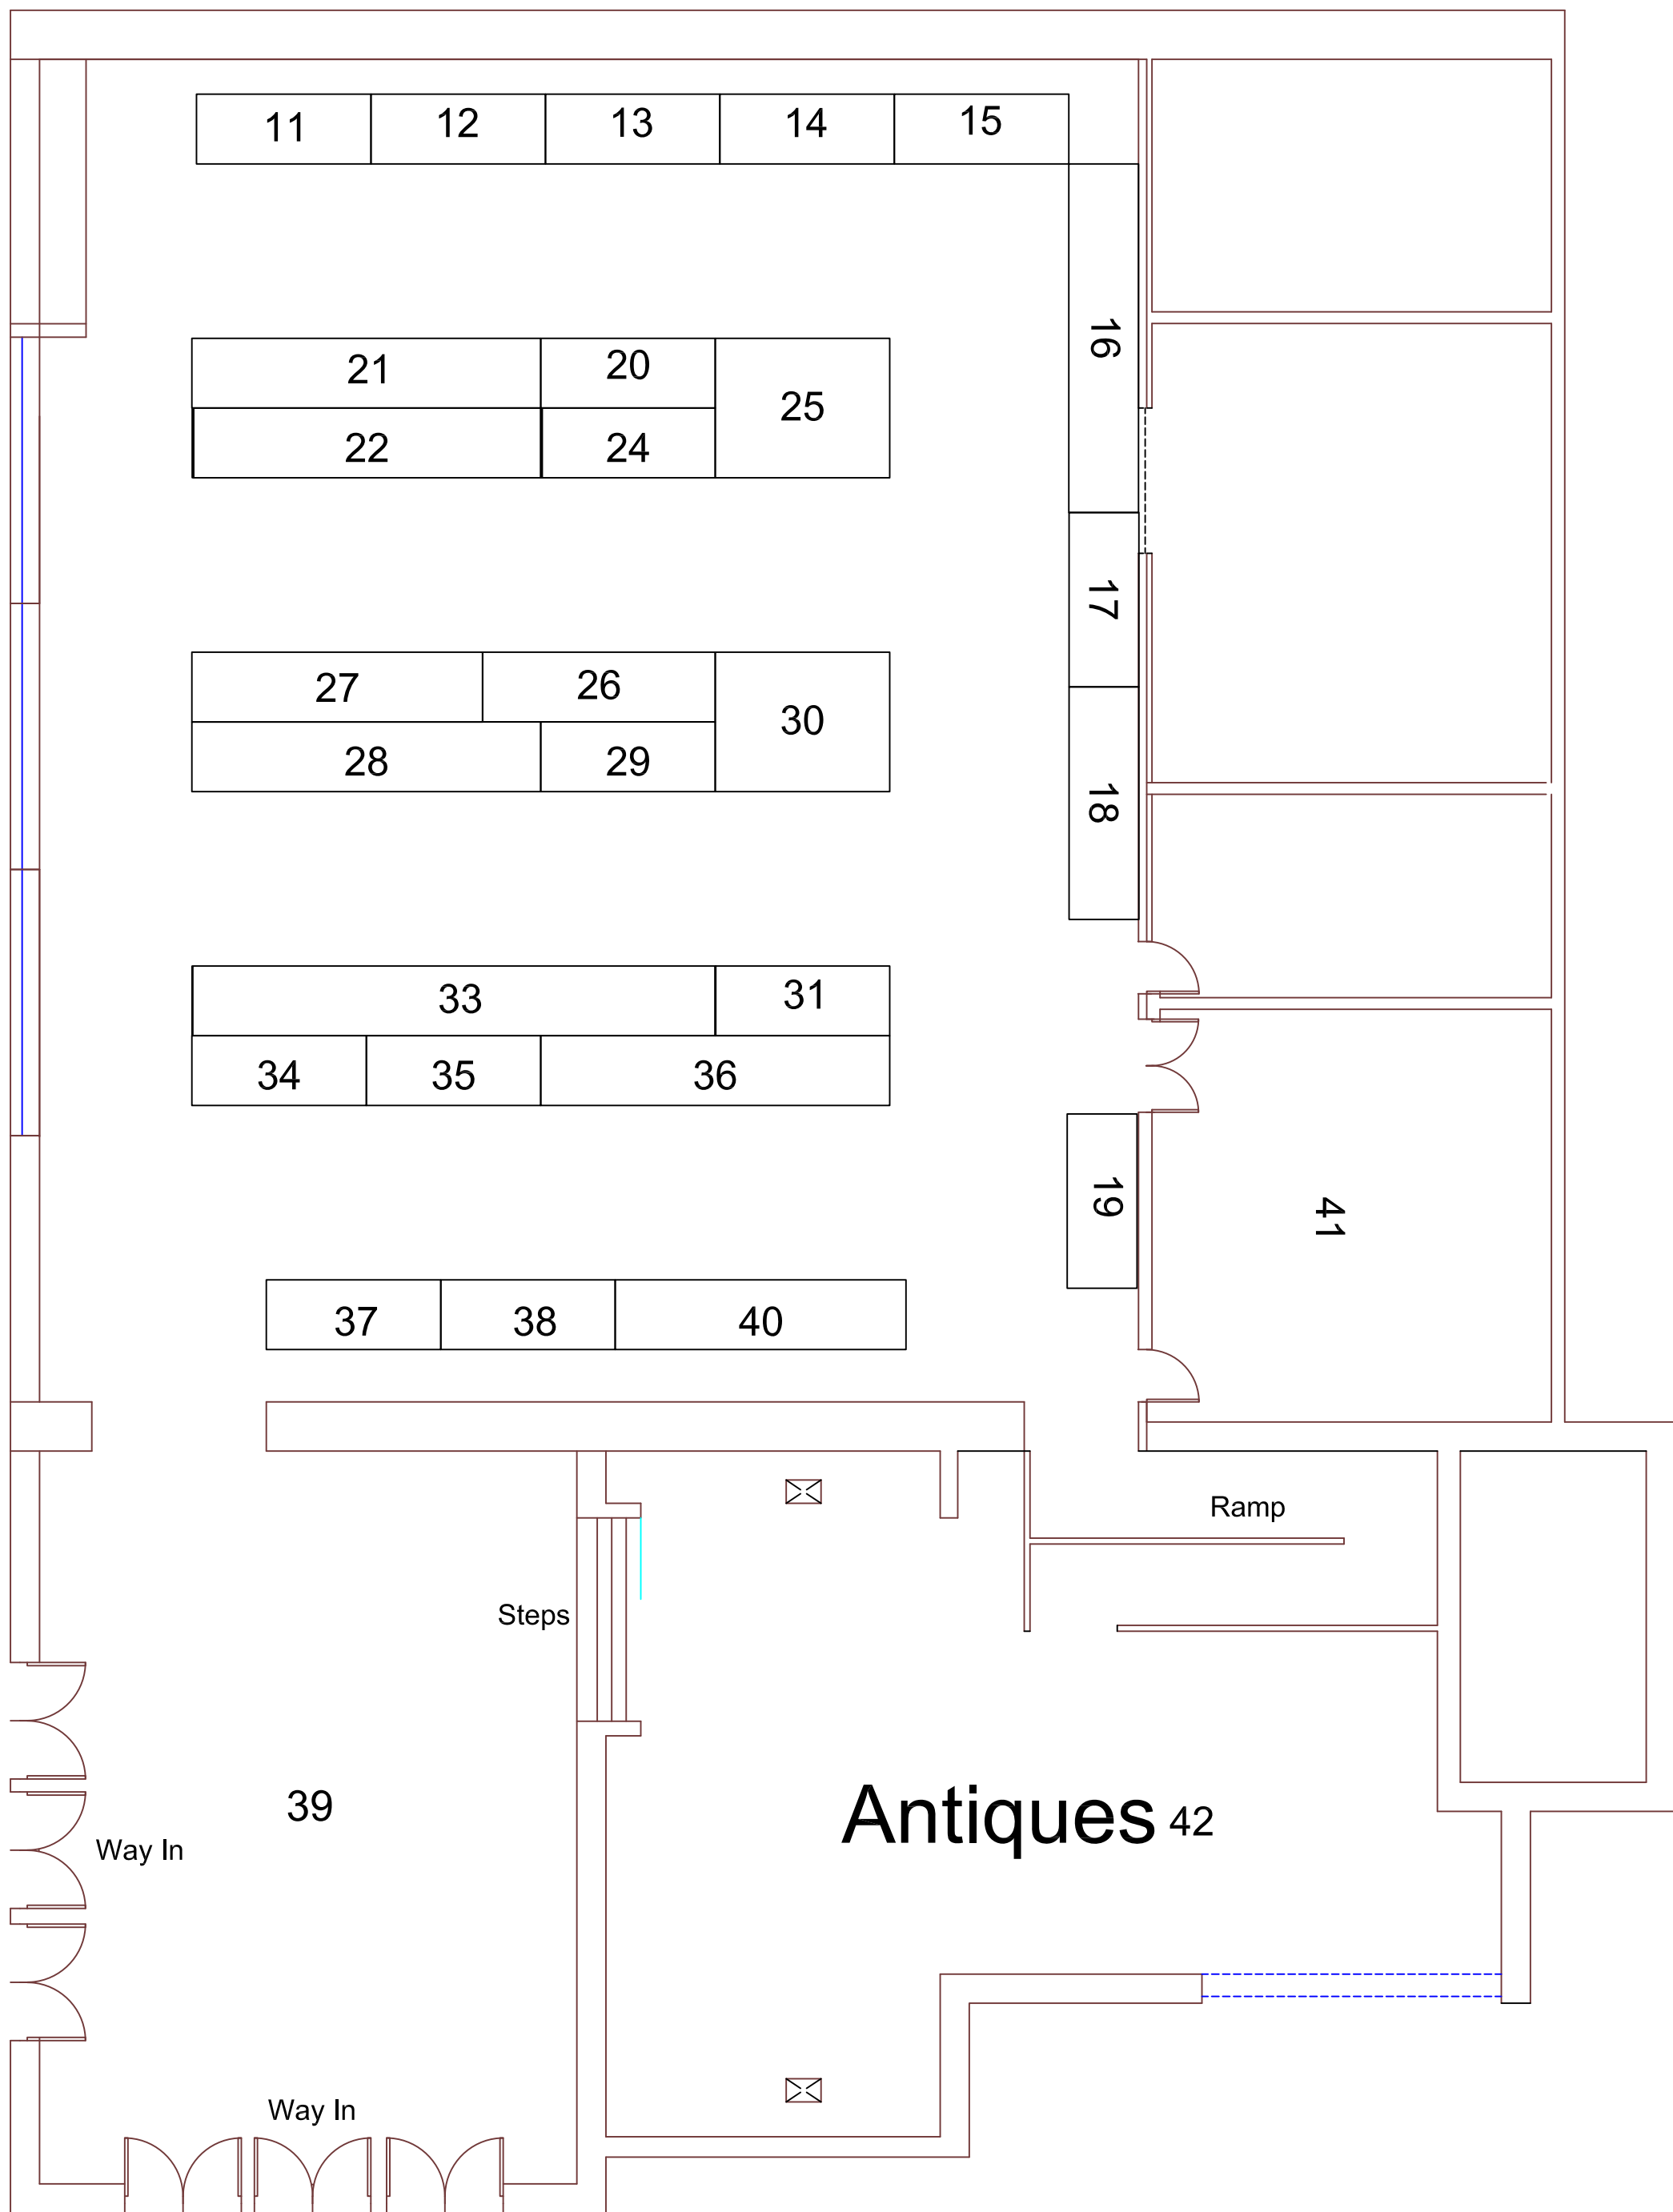

2024 Pafiliwn Siopa 1 - Pafiliwn Gwyrdd Shopping Pavilion 1 - Green Pavilion (SP1)