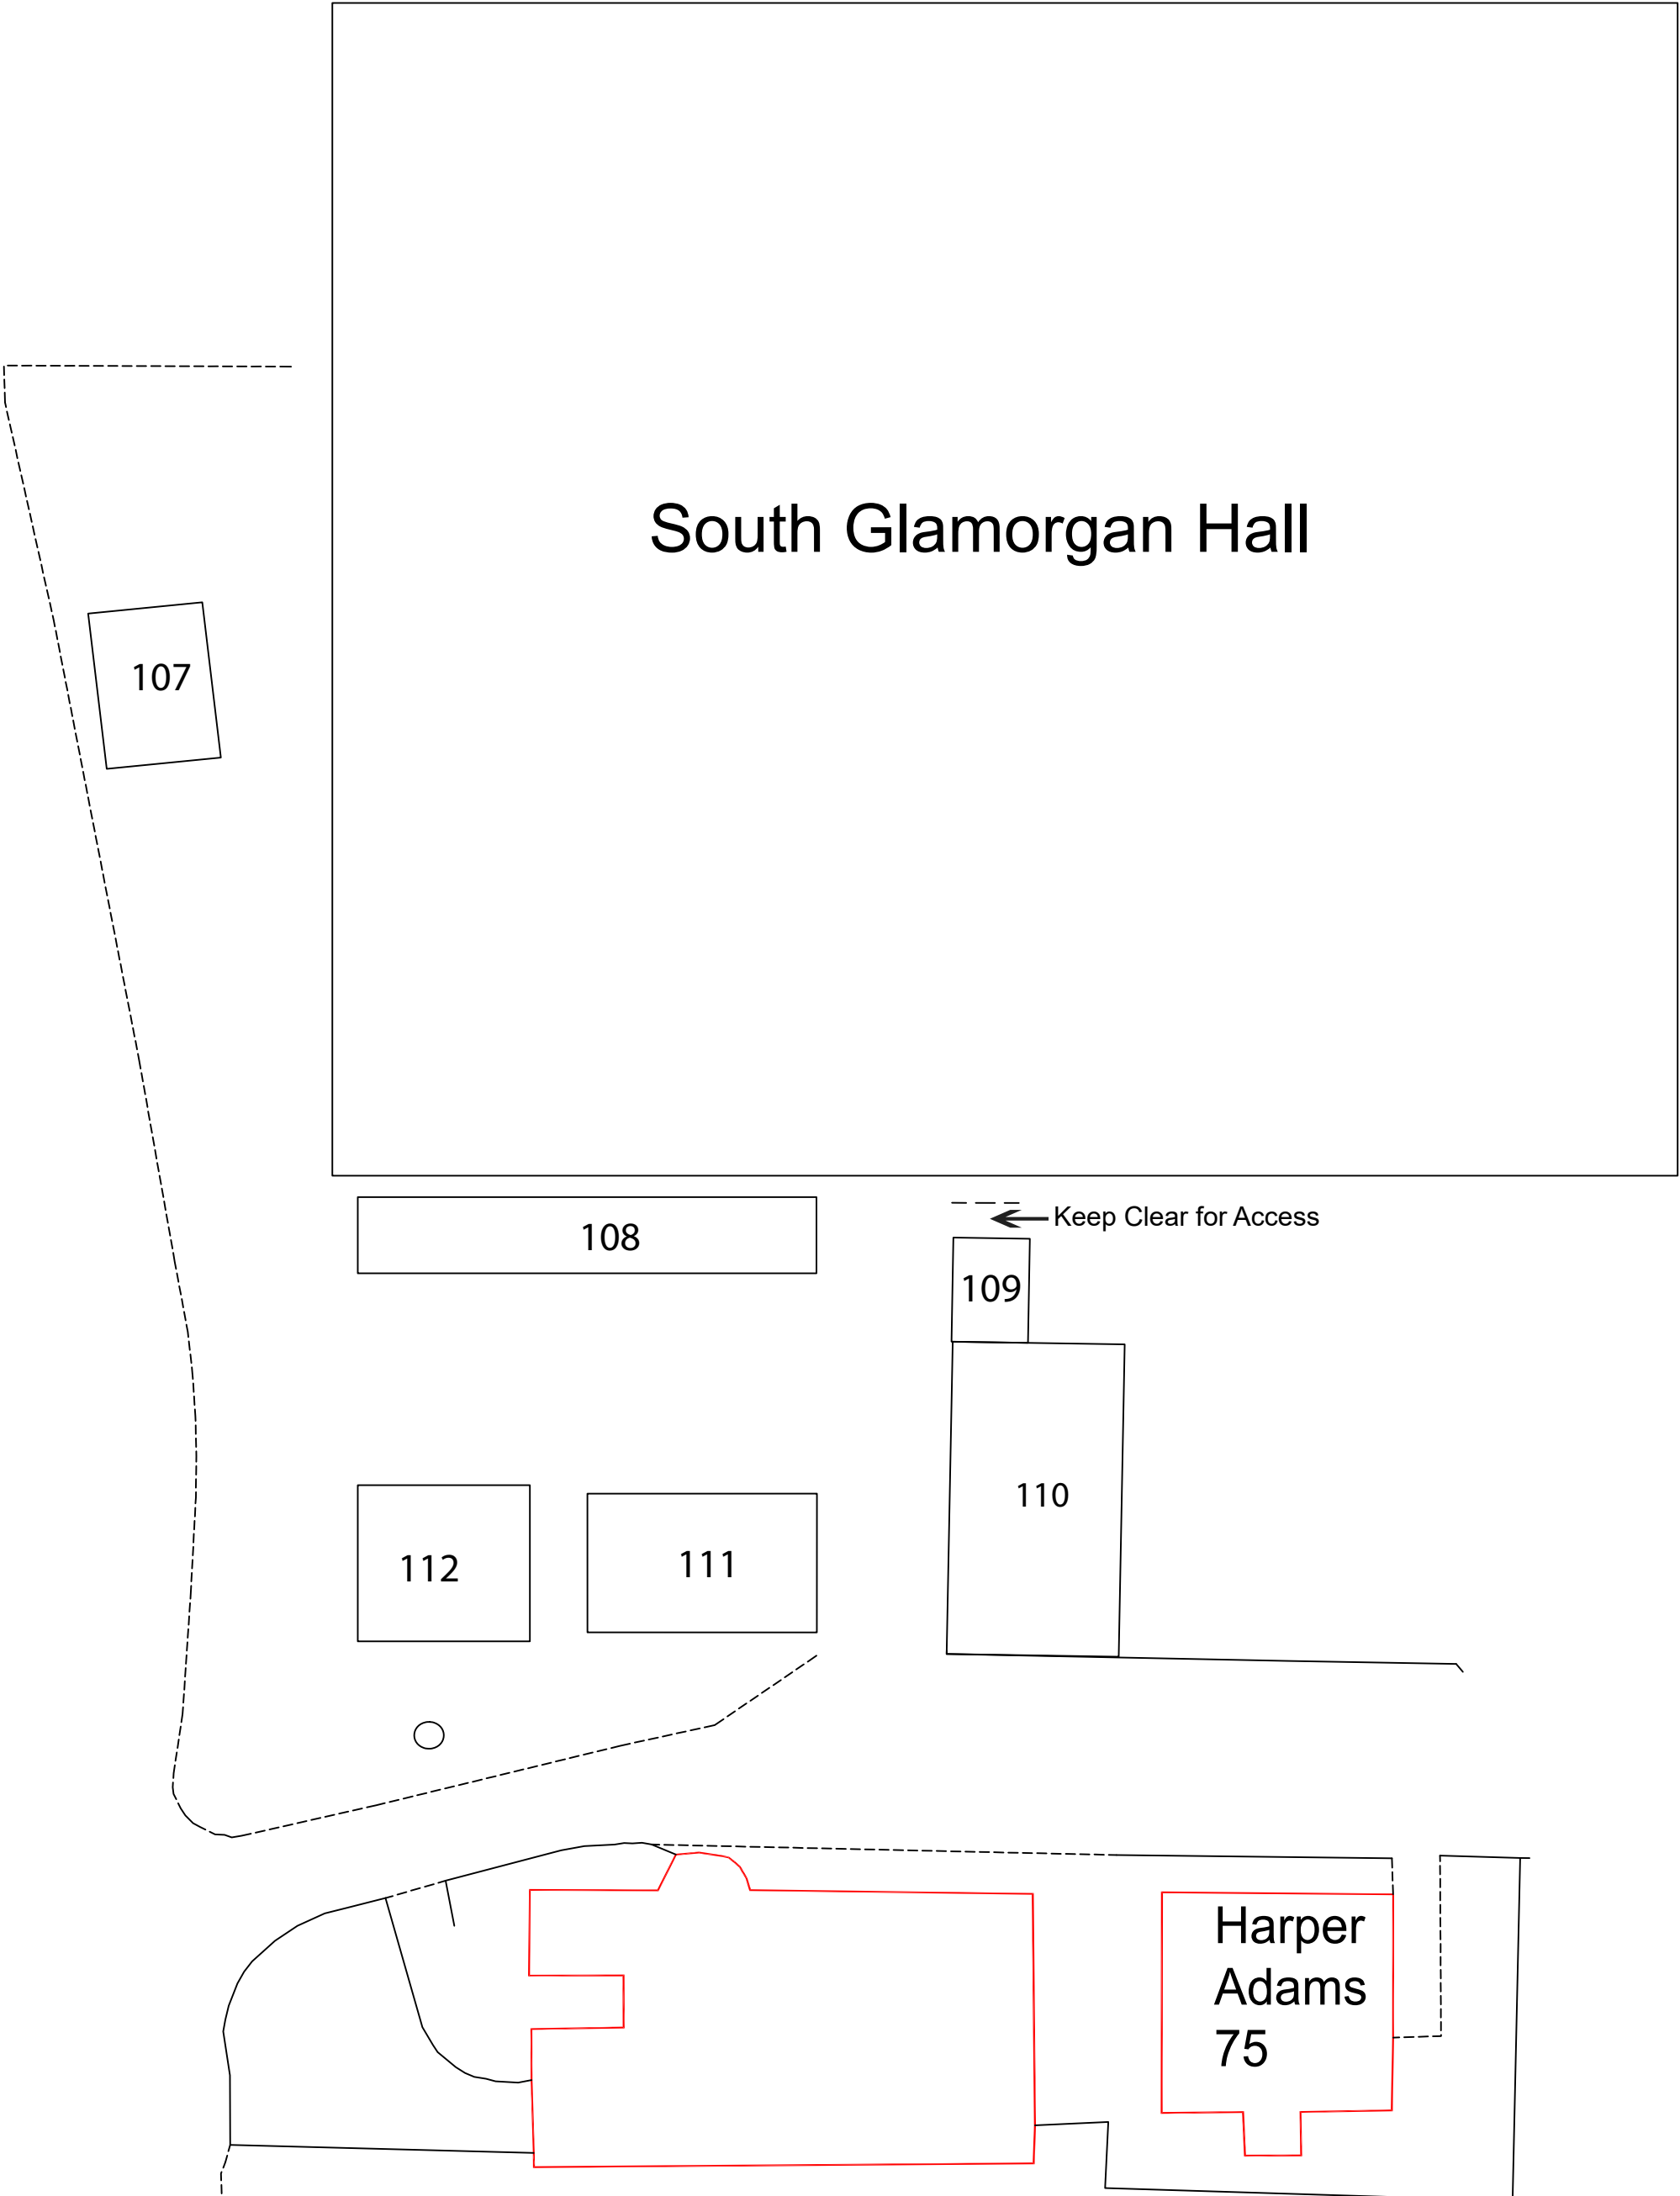

Stondinau Allonol

Outside Stands 107 - 112