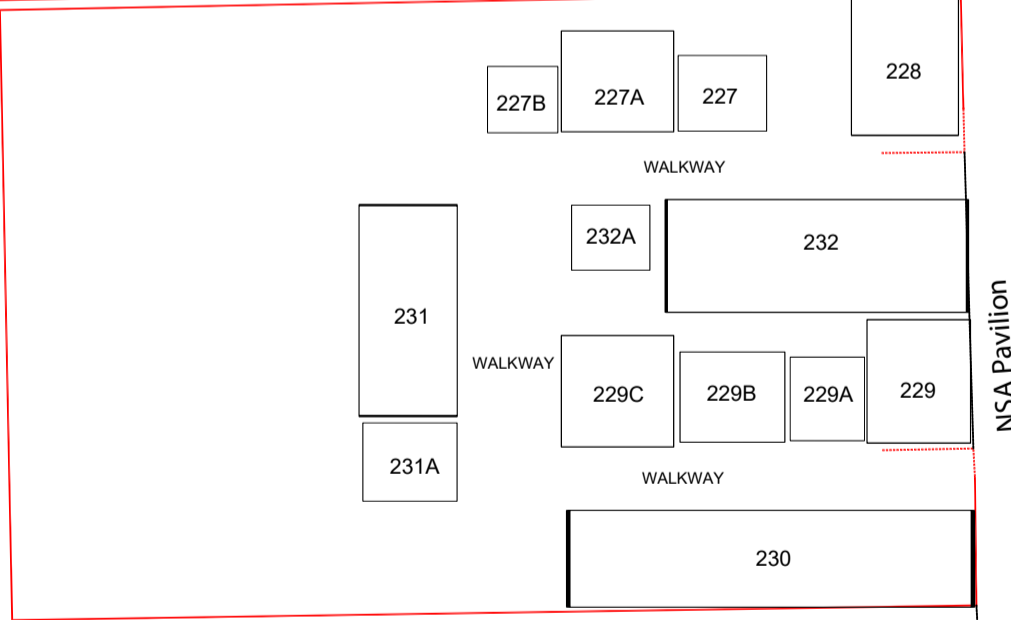

## Outside Stands 168 - 179

Stondinau Allonol

Outside Stands 179 - 226

NSA Pavilion 227-232

Carcass Hall

WC

South Glamorgan Hall

Keep Clear