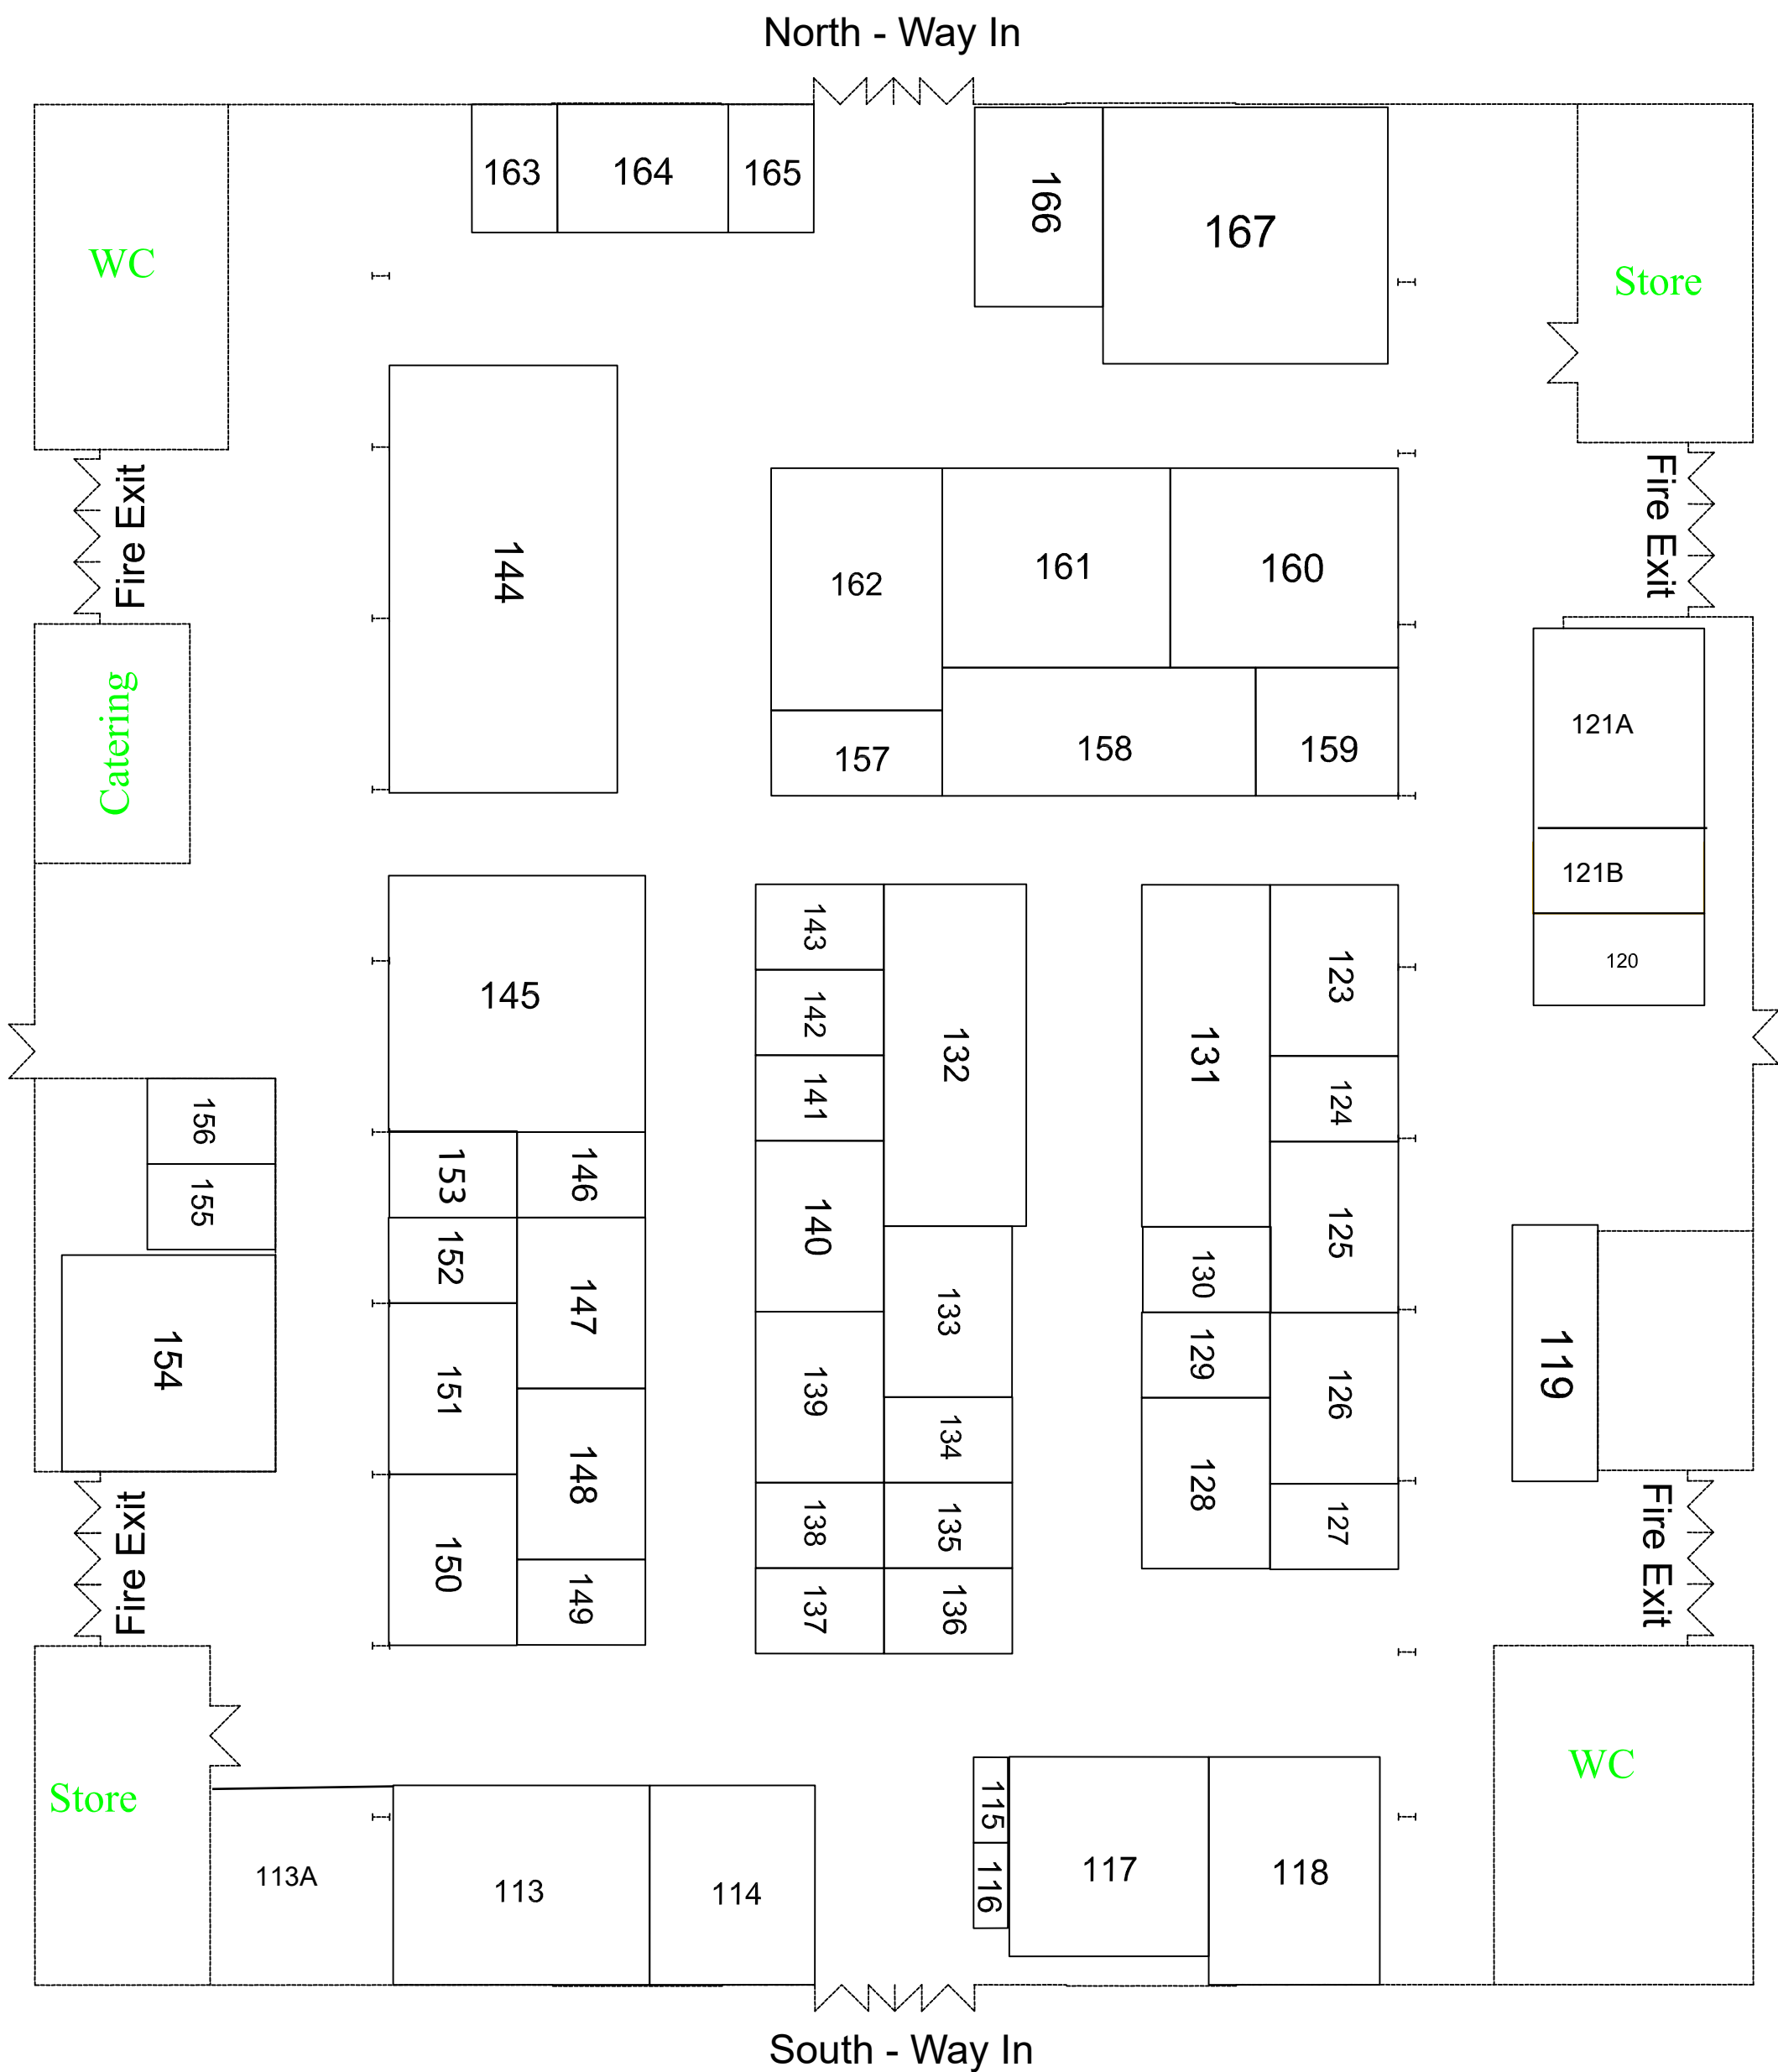

2024 Neuadd Arddangos De Morgannwg South Glamorgan Exhibition Hall (GH)